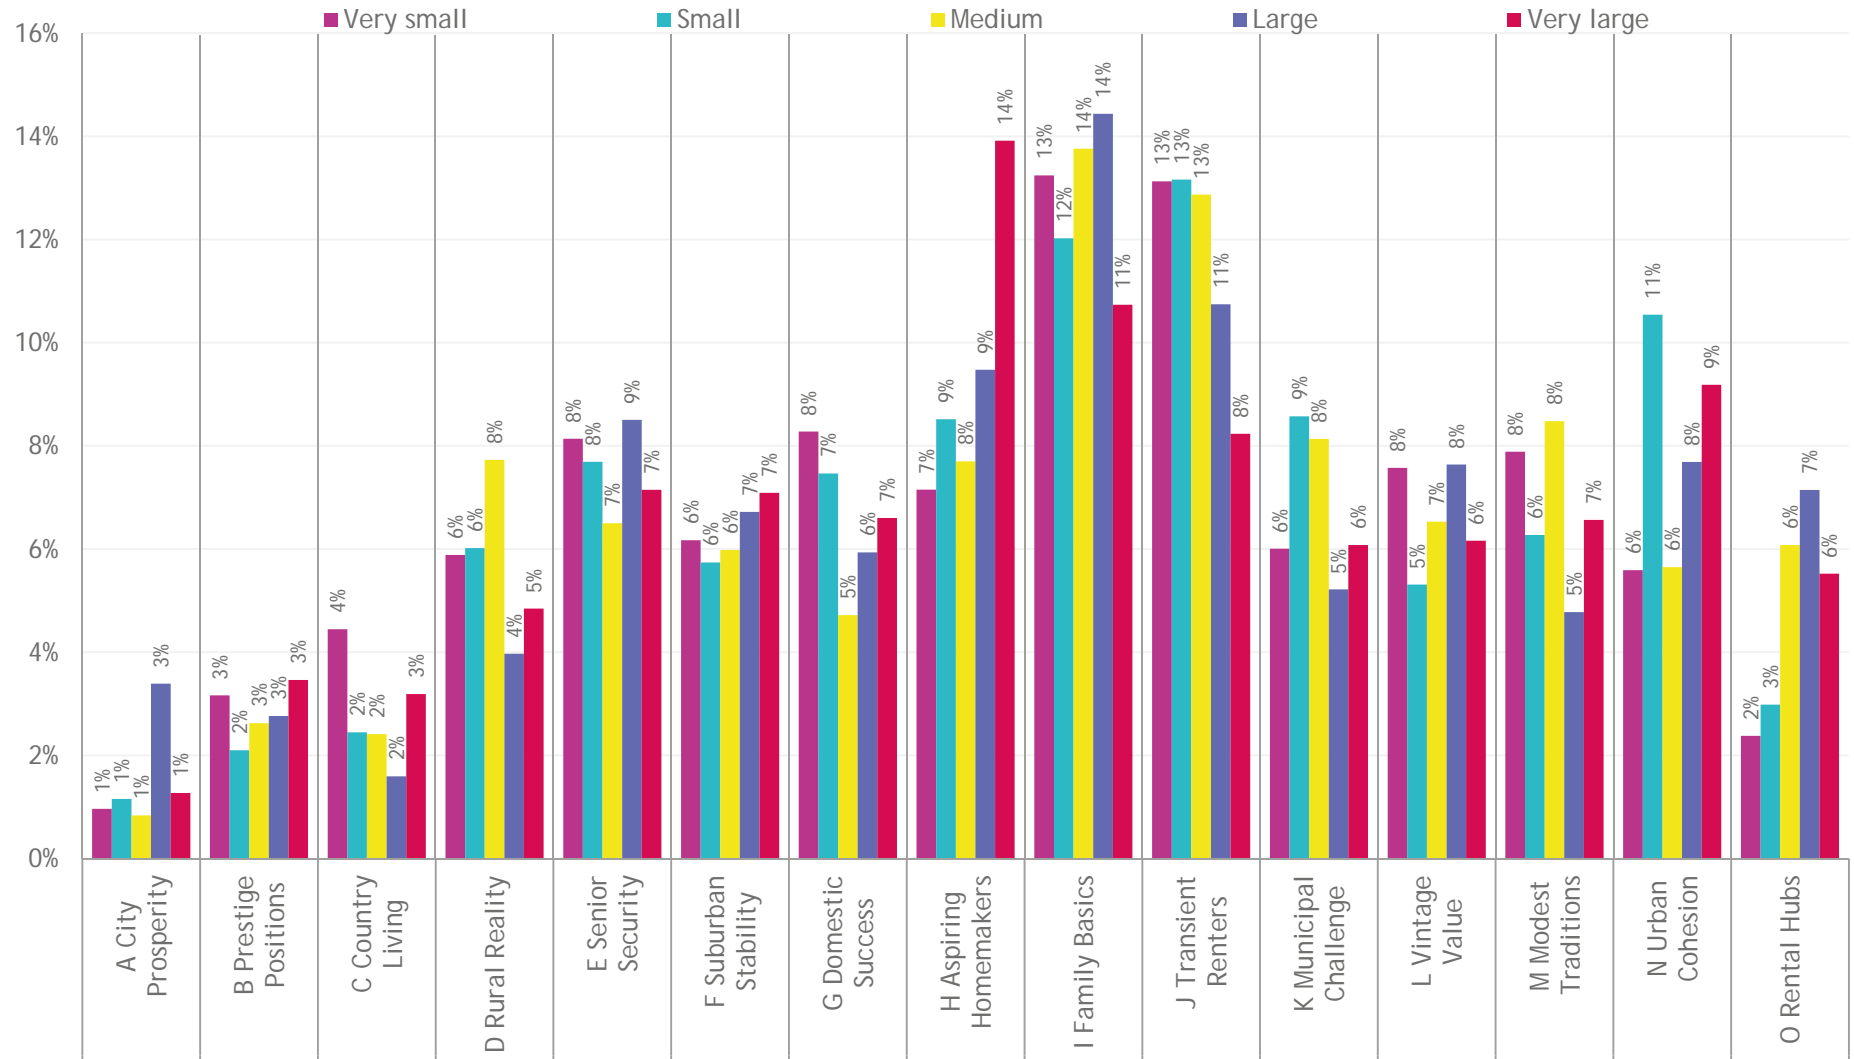

Mosaic group profile by audience size

Base: All participants with matched UK postcodes who attended: Very small events: 4,717 / Small events: 3,620 / Medium events: 6,734 / Large events: 3,989 / Very large events: 17,192.